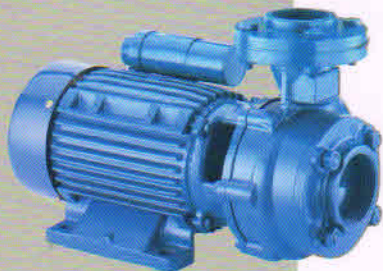

AGRIBLOC 15-65-50