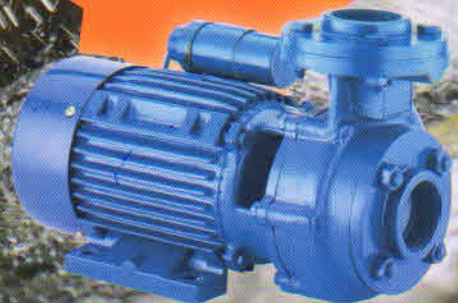

> Our technology. Your success.  
Pumps • Valves • Service

Life easy kar de!

AGRIBLOC - Centrifugal monobloc pumpsets

Pumps with  
SKF Bearings  
& Stainless  
Steel Shaft

KSB – a renowned brand in submersible and Monobloc pump sets for more than 50 years in India – introduces another powerful product:

### AGRIBLOC - Centrifugal monobloc pumpsets

Get the advantages of globally trusted German technology offering unique features like die cast motor body with wide voltage range, amazing suction lift capacity, high quality bronze impeller and low maintenance cost.

KSB's widespread sales and after-market network supported by trained professionals ensure the best service all the time.

With the power of KSB Monobloc pump, you just can't go wrong.

AGRIBLOC 10-50-50

AGRIBLOC 15-65-50

#### Operating Data:

- Pump size : up to 80 x 80 mm
- Capacity : up to 920 lpm
- Head : up to 30 m
- Power : up to 1.5 kW (2HP)
- Temperature : Ambient
- Liquid : Clear water